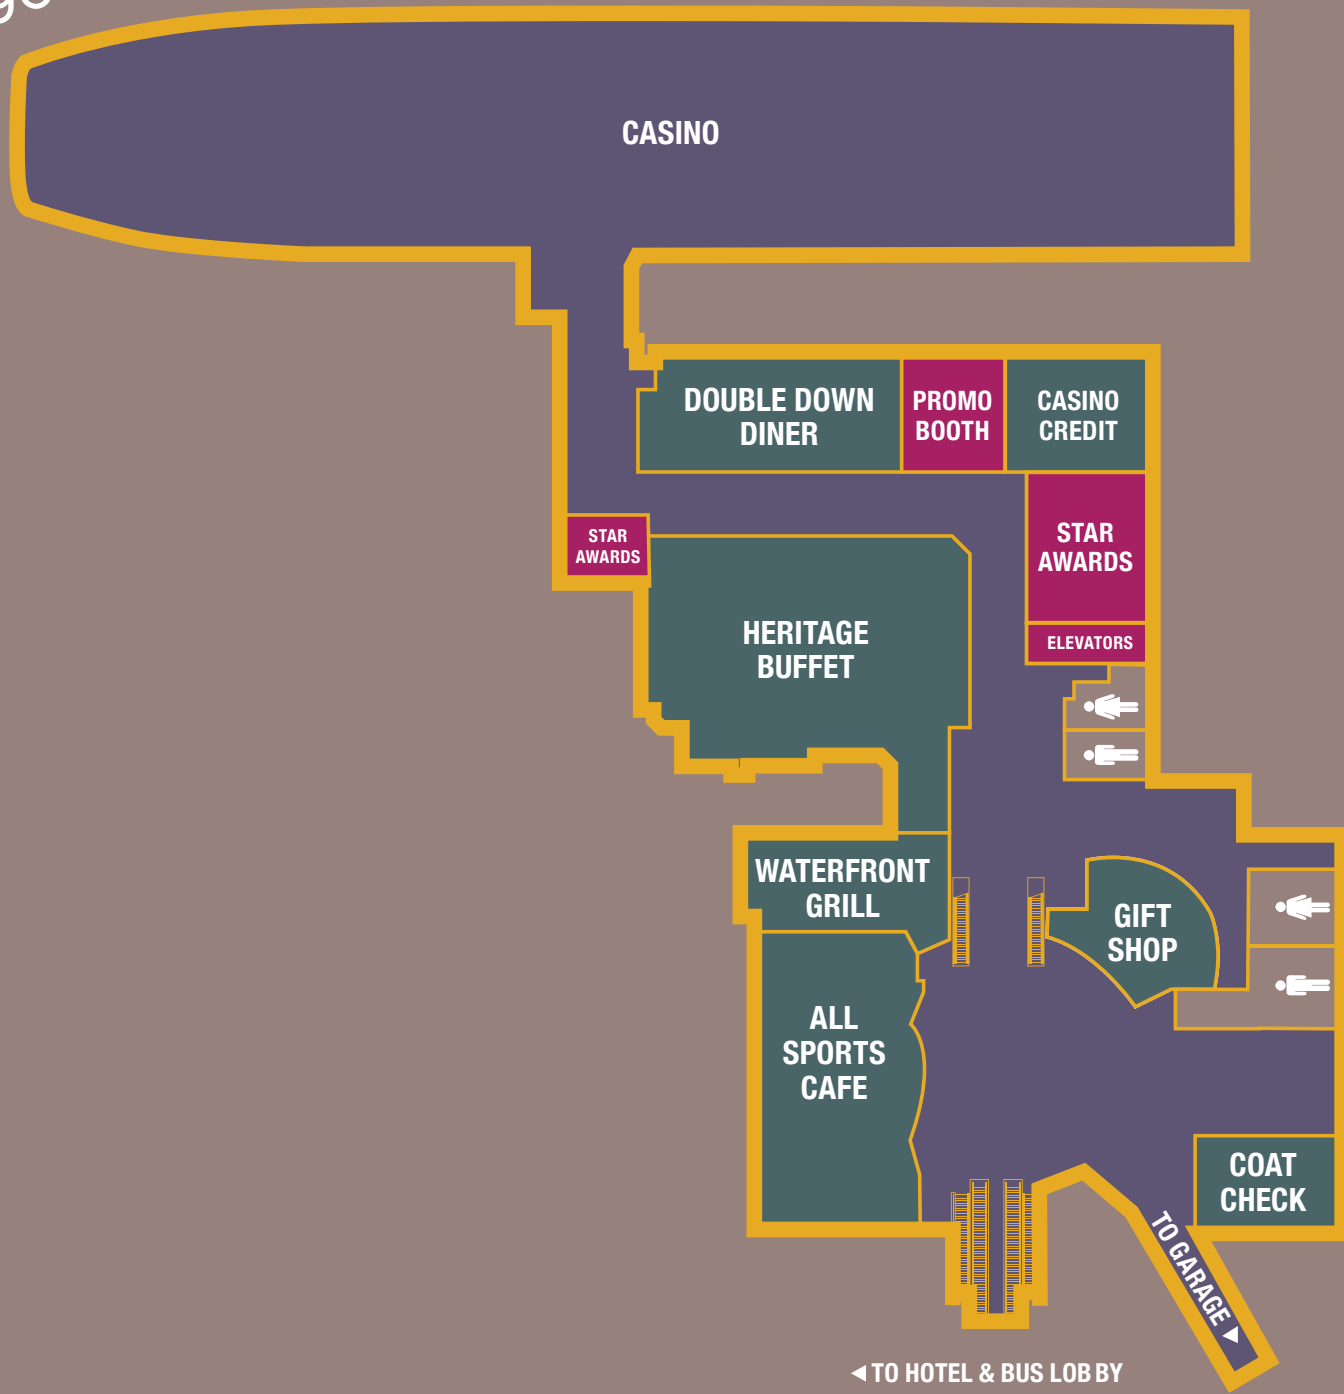

East Chicago First Level

WESTSTAR

CASINO

DOUBLE DOWN
DINER

PROMO
BOOTH

CASINO
CREDIT

STAR
AWARDS

HERITAGE
BUFFET

STAR
AWARDS

ELEVATORS

WATERFRONT
GRILL

GIFT
SHOP

ALL
SPORTS
CAFE

COAT
CHECK

← TO HOTEL & BUS LOBBY

TO GARAGE ▶

East Chicago Second Level

WERTSTAR